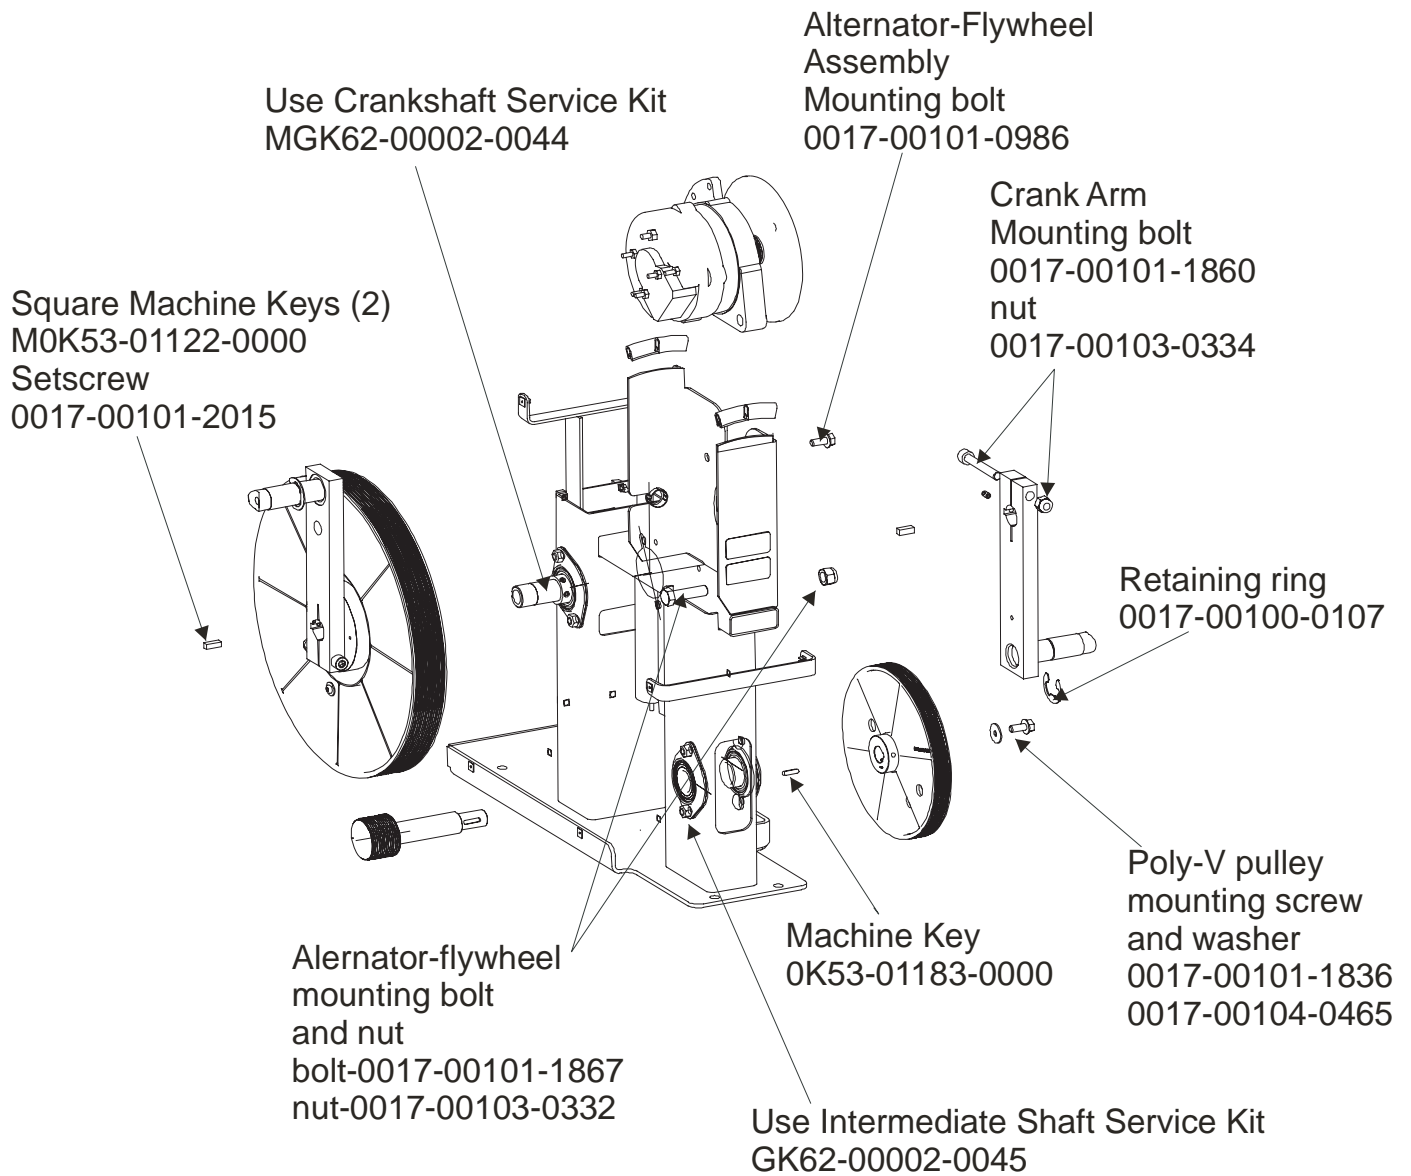

- 1 - crankshaft
- 2 - bearings
- 2 - sets of bearing flanges
- 4 - weldnuts and flat washers
- 4 - bolts

Service Kit- GK62-00002-0045
Includes:

- 1 - intermediate shaft
- 2 - bearings
- 2 - sets of bearing flanges
- 4 - weldnuts and flat washers
- 4 - bolts

ARCTIC SILVER QUIET DRIVE 95XE
Crank Arm Pulley Assembly

95XE-0XXX-05
S/N XHM074504931

ARCTIC SILVER QUIET DRIVE 95XE
Drive Module

95XE-0XXX-05
S/N XHM074504931

ARCTIC SILVER QUIET DRIVE 95XE
Cables

95XE-0XXX-05
S/N XHM074504931